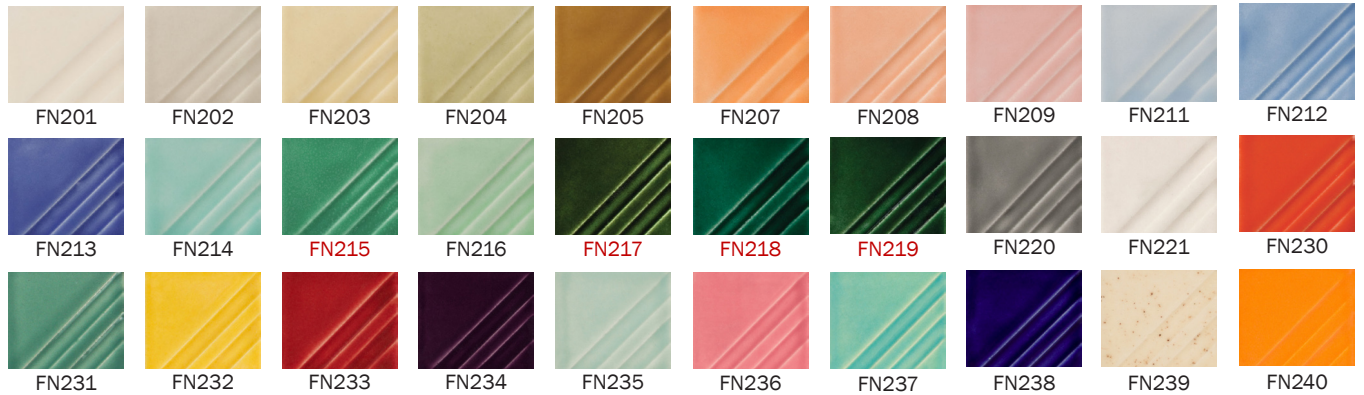

# MAYCO FOUNDATION GLAZES

CONE 06 GLAZES

## Gloss Opaque Glazes

## Matte Glazes

---

You can mix Foundation glazes to create new colors  
so you get even more choices!

---